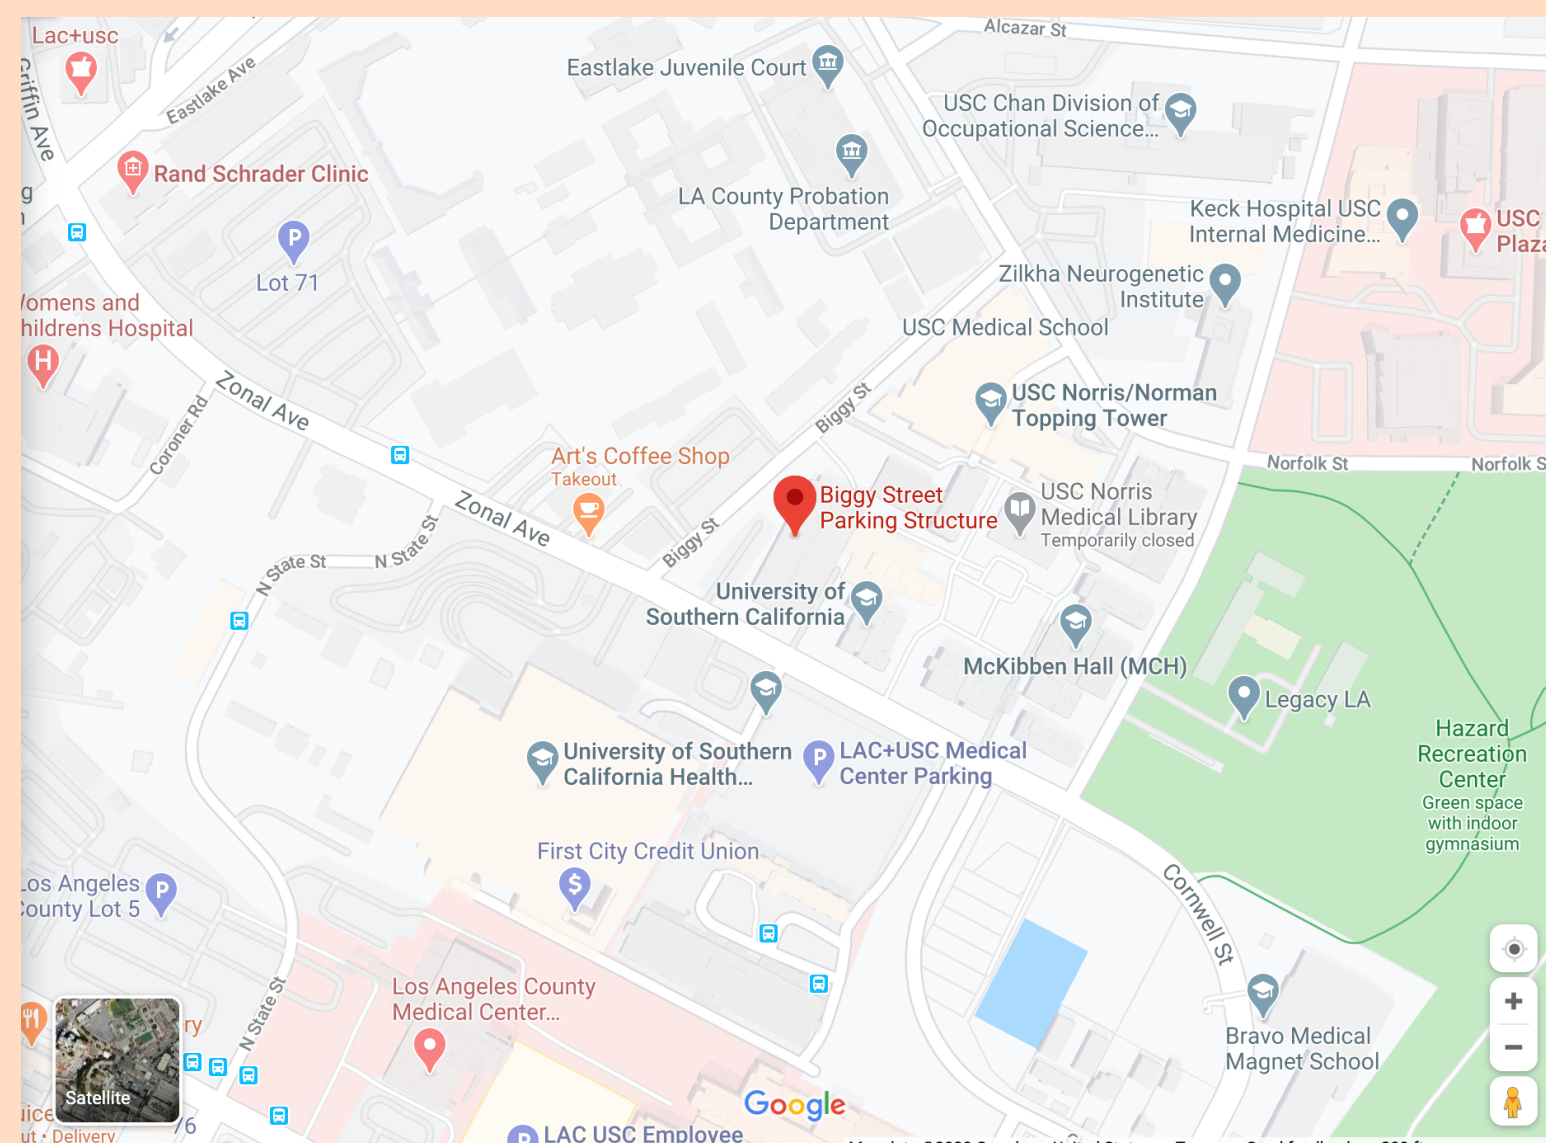

If you don't have a device, click here to donate to our initiative!

Questions? Email: connectforLA@gmail.com